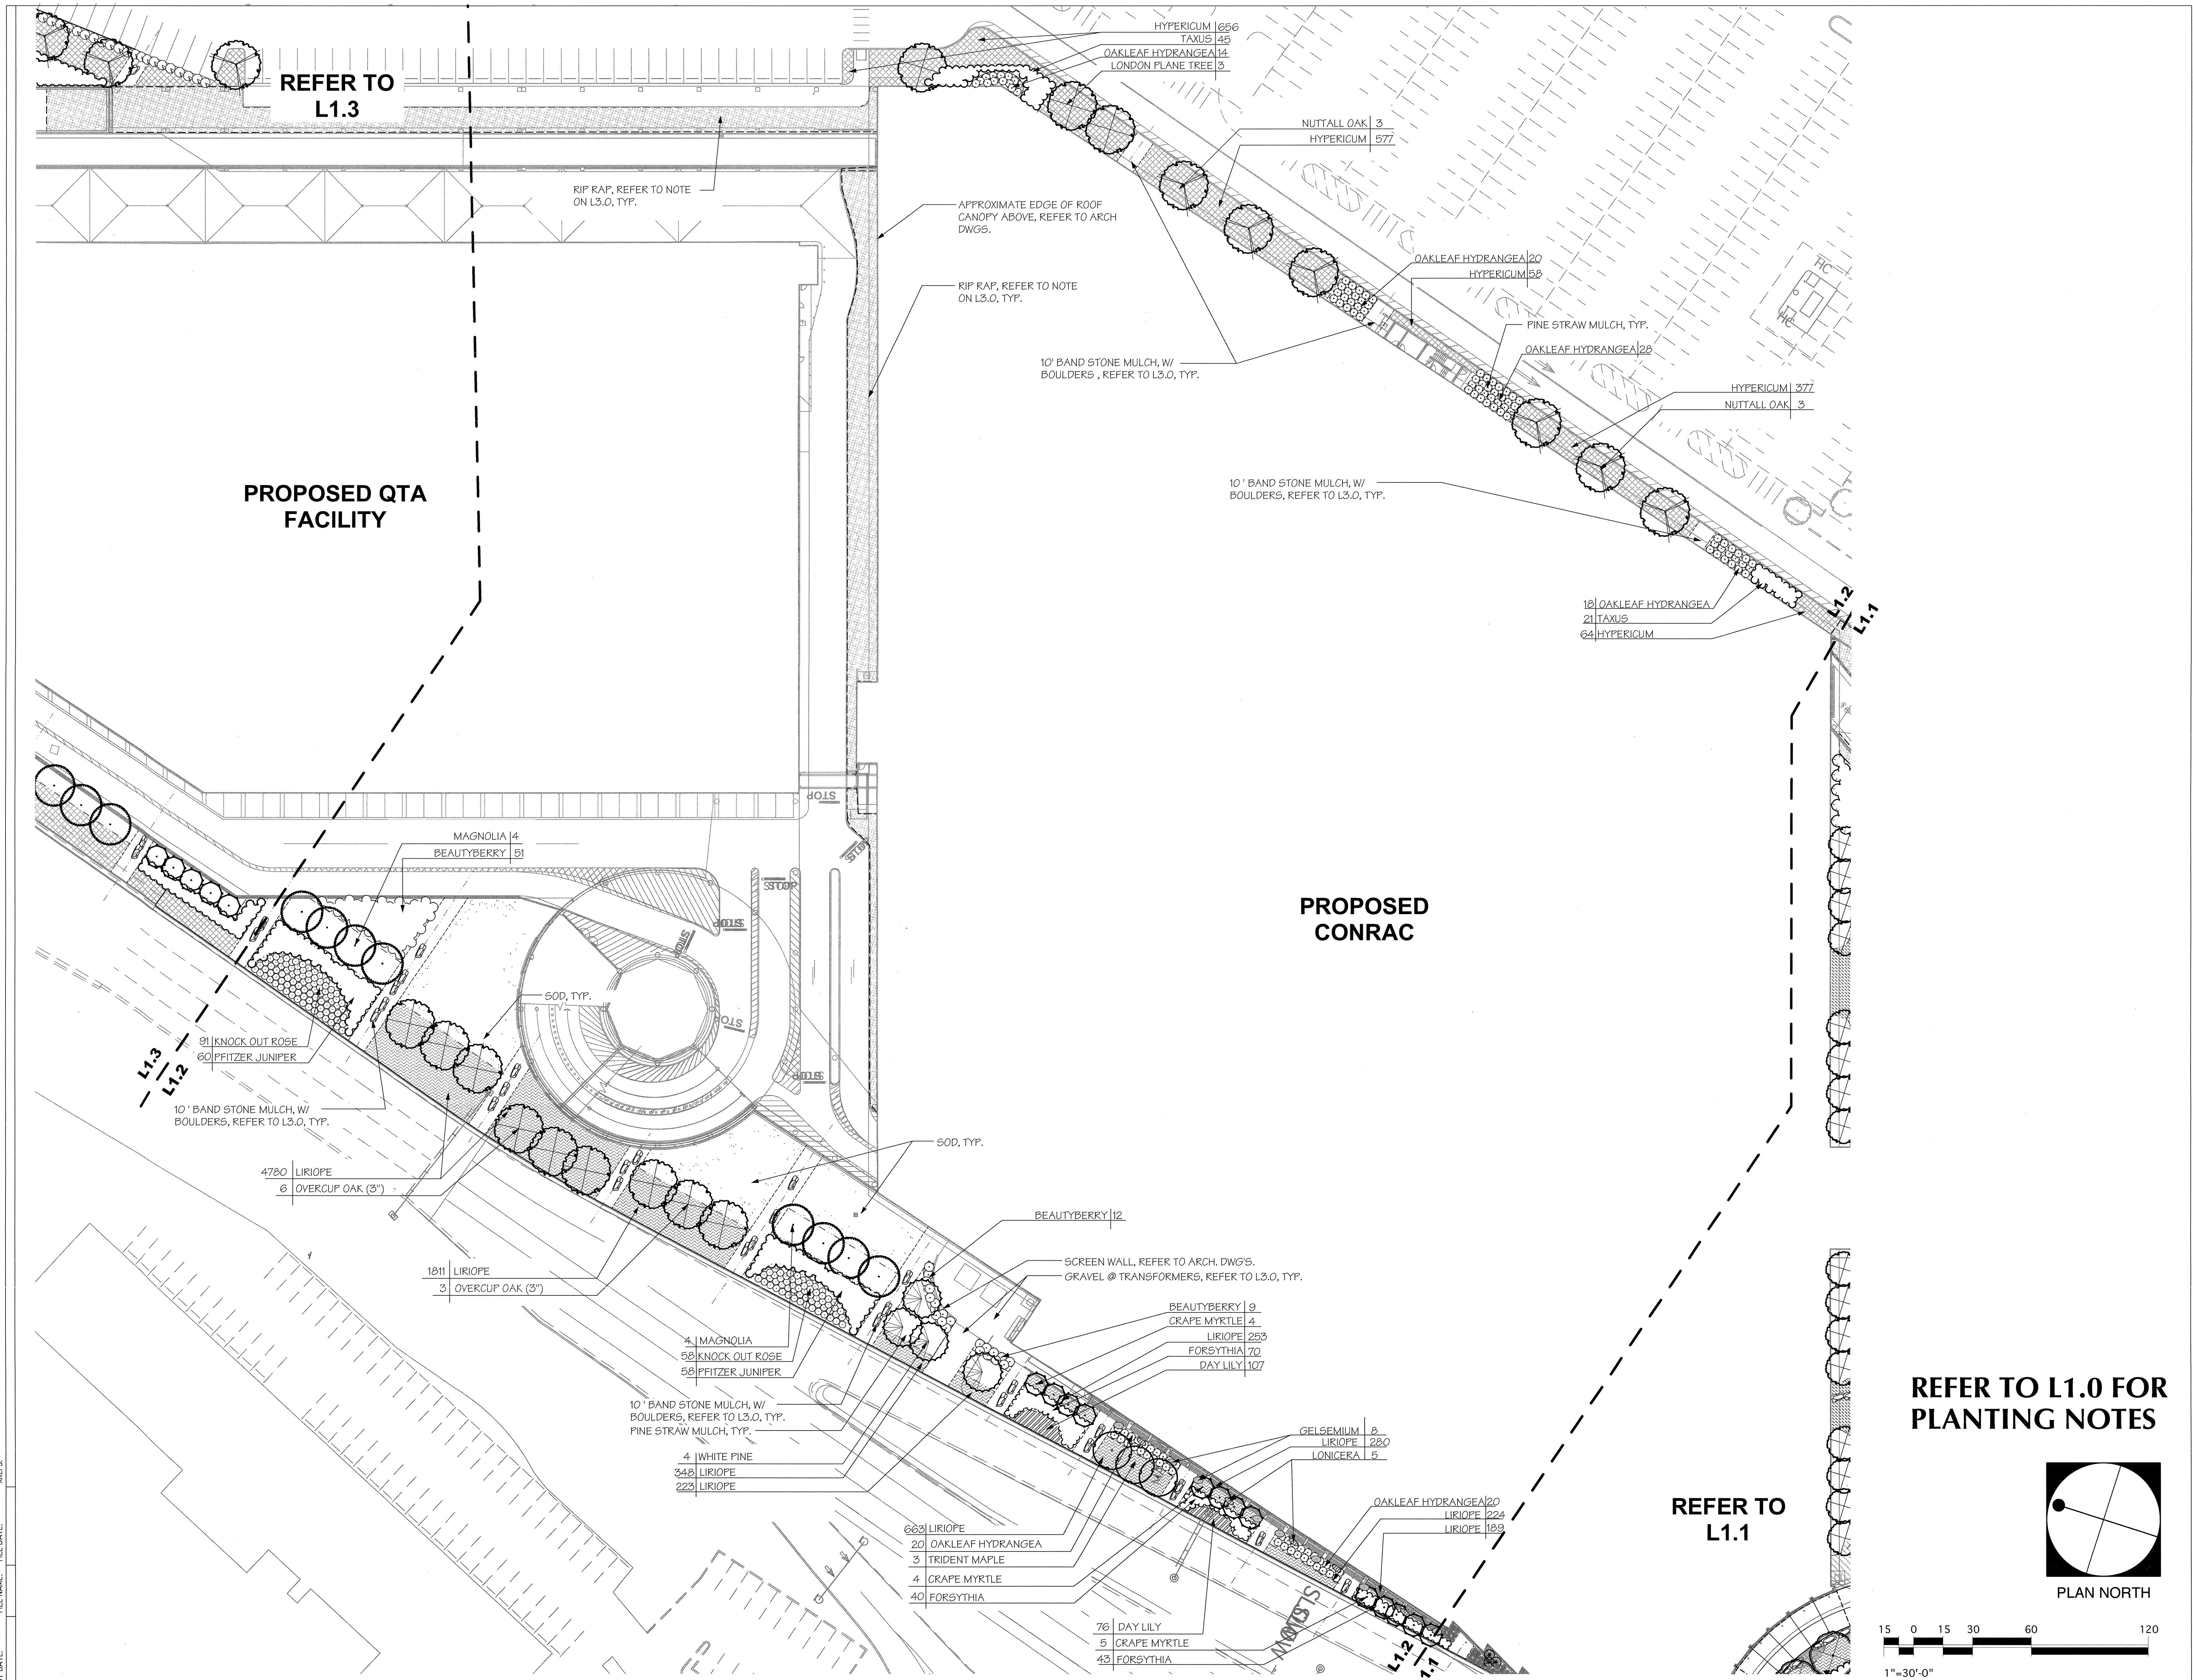

REVISION

LAST SAVE: 27 Nov 08
PLOT DATE: FILE NAME: FILE DATE: XREFS:

© 2008 DWA